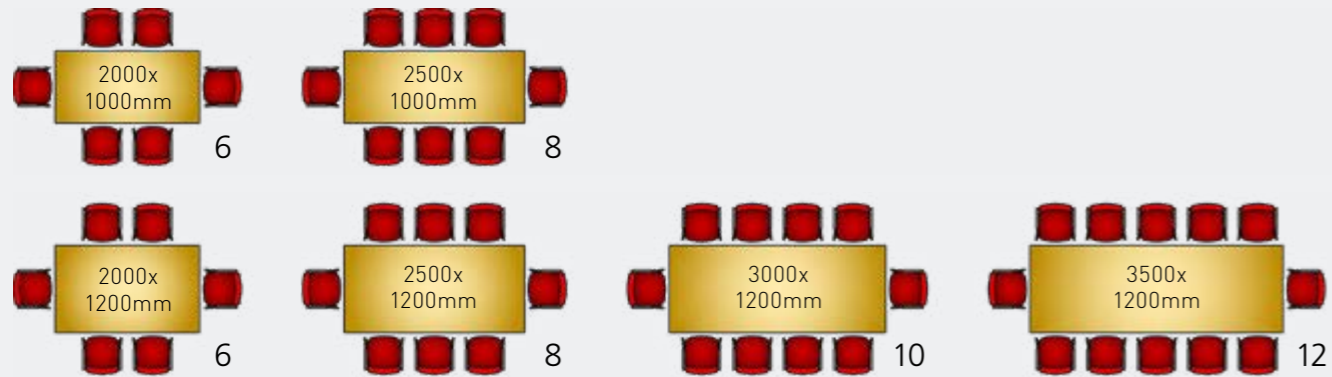

Boardroom Tables

Table seating guidelines

RECTANGULAR

BARREL

BOW-END

RECTANGULAR

BARREL

BOW-END

These seating capacity illustrations provide an initial guide. Please make calculations based on the actual chair dimensions being used and the amount of space to be provided for each person.

Tables up to and including 3000mm long have a one-piece top: tables 3500mm to 5000mm inclusive have two piece tops. Please ensure adequate building access before ordering.