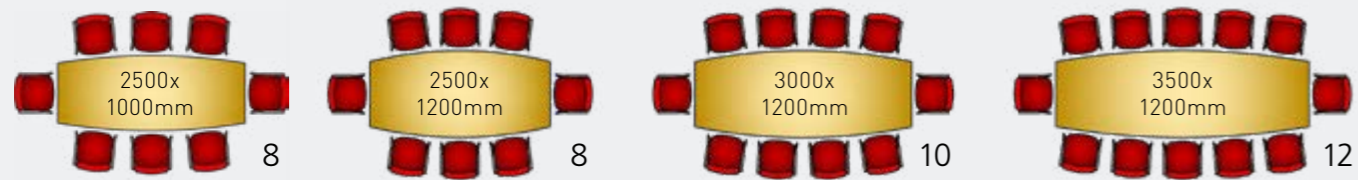

Boardroom Tables

Table seating guidelines

RECTANGULAR

BARREL

BOW-END

RECTANGULAR

BARREL

BOW-END

These seating capacity illustrations provide an initial guide. Please make calculations based on the actual chair dimensions being used and the amount of space to be provided for each person.

Tables up to and including 3000mm long have a one-piece top: tables 3500mm to 5000mm inclusive have two piece tops. Please ensure adequate building access before ordering.