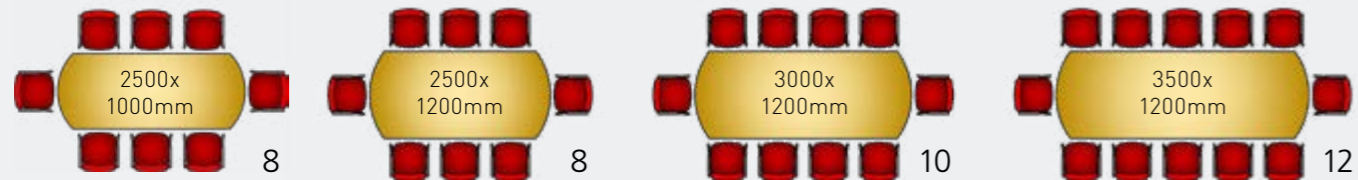

Boardroom Tables

Table seating guidelines

RECTANGULAR

BARREL

BOW-END

RECTANGULAR

BARREL

BOW-END

These seating capacity illustrations provide an initial guide. Please make calculations based on the actual chair dimensions being used and the amount of space to be provided for each person.

Tables up to and including 3000mm long have a one-piece top: tables 3500mm to 5000mm inclusive have two piece tops. Please ensure adequate building access before ordering.